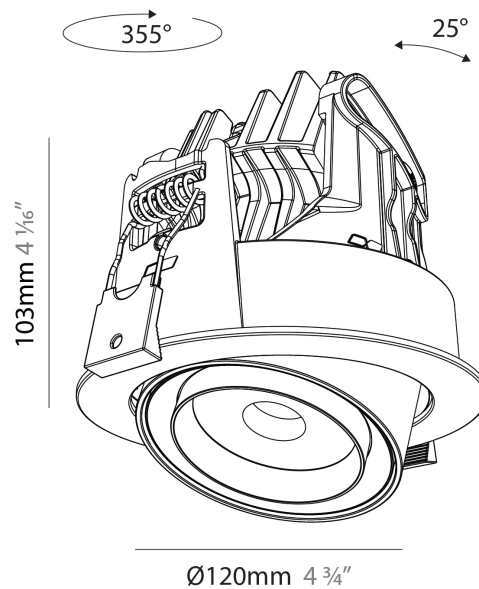

GENERAL

Series: Centriq
Subseries: Centriq Round Flex Adjustable
Brand: Prolicht
Division: Architectural
Mounting Type: Recessed
Mounting Location: Ceiling
Subcategory: Spots

PHYSICAL

Shape: Cylinder
Diameter (mm): 120
Diameter (in): 4 ¾
Height (mm): 105
Height (in): 4 1/8
Min. Recessing Depth (mm): 120
Min. Recessing Depth (in): 4 ¾
Light Distribution: Adjustable / Direct
Weight (kg): 0.666
Fixture Finish: SSR / BKV / CWI / CRY / HAB / LAG / UFT / ITA / RUA / RUR / MIC / FTG / MYG / TWT / LOD / PUS / FRO / FUP / KIA / POP / BLS / SPG / MEY / GOH / GUM / CHC / COM / ABZ / JAG / OBR / MOS / ROR
Fixture Material: Aluminum
Cut-out Measurements: Dia. 112mm / 4 7/16"

ELECTRICAL

Lamp Type: LED (Zhaga Standard)
Input Wattage (W): 20.5
Total Output Wattage (W): 18.1
Dimming: Tri-Mode (Non-Dimming and Phase Dimming (120Vac only) and 0-10V Dimming)
Driver Included: Yes
Driver Location: Recessed Housing
Driver Type: Constant Current - Universal
Driver Class: Class 2
Housing: ENCP 3
Input Voltage (V): 120 - 277
Constant Current (MA): 500

LED

Color Temperature (°K): 2700 / 3000 / 3500 / 4000
Max. Delivered Lumen (lm): 1201 / 1294 / 1346 / 1373
Nominal Lumen (lm): 1668 / 1797 / 1869 / 1907
CRI: >90 CRI
Lamp Life (hrs): 50000

OPTICAL

Beam Angle: 18 - 46
Adjustability: Rotational 350° / Tilt 25°

RATINGS AND CERTIFICATIONS

Certified By: CSA Certified to UL and CSA Standards
IP rating: IP20