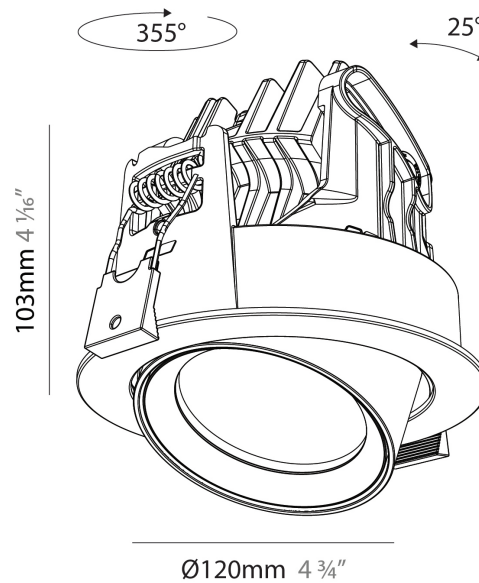

GENERAL

Series: Centriq
Subseries: Centriq Round Adjustable
Brand: Prolicht
Division: Architectural
Mounting Type: Recessed
Mounting Location: Ceiling
Subcategory: Spots

PHYSICAL

Shape: Cylinder
Diameter (mm): 120
Diameter (in): 4 3/4
Height (mm): 105
Height (in): 4 1/8
Min. Recessing Depth (mm): 120
Min. Recessing Depth (in): 4 3/4
Light Distribution: Adjustable / Direct
Weight (kg): 0.651
Diffuser: Lens Pack - No Lens / Opal / Linear Spread Lens / Honeycomb / Spread Lens
Fixture Finish: SSR / BKV / CWI / CRY / HAB / LAG / UFT / ITA / RUA / RUR / MIC / FTG / MYG / TWT / LOD / PUS / FRO / FUP / KIA / POP / BLS / SPG / MEY / GOH / GUM / CHC / COM / ABZ / JAG / OBR / MOS / ROR
Fixture Material: Aluminum
Cut-out Measurements: Dia. 112mm / 4 7/16"

ELECTRICAL

Lamp Type: LED (Zhaga Standard)
Input Wattage (W): 27.4
Total Output Wattage (W): 24.6
Dimming: Dali Dimming
Driver Included: No
Driver Location: Remote
Driver Type: Constant Current - Universal
Driver Class: Class 2
Input Voltage (V): 120 - 277
Constant Current (MA): 700

LED

Color Temperature (°K): 2700-6500 Tunable White
Max. Delivered Lumen (lm): Max 2403
Nominal Lumen (lm): 2827
CRI: >90 CRI
Lamp Life (hrs): 50000

OPTICAL

Reflector°: 24 / 34 / 54
Adjustability: Rotational 350°; Tilt 90°

RATINGS AND CERTIFICATIONS

Certified By: Certified for North American Standards
IP rating: IP20