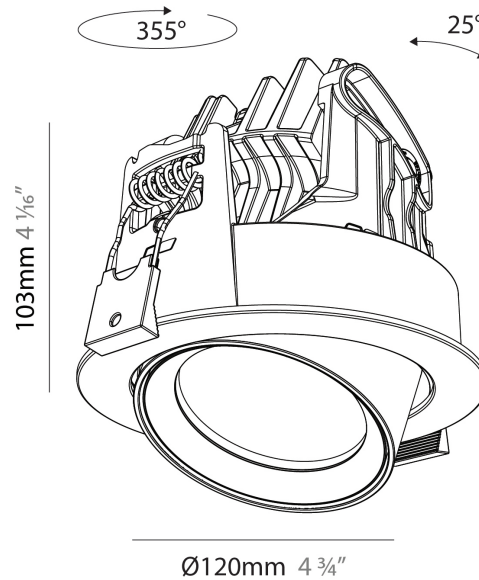

Series: Centriq
Subseries: Centriq Round Adjustable
Brand: Prolicht
Division: Architectural
Mounting Type: Recessed
Mounting Location: Ceiling
Subcategory: Spots

PHYSICAL

Shape: Cylinder
Diameter (mm): 120
Diameter (in): 4 3/4
Height (mm): 105
Height (in): 4 1/8
Min. Recessing Depth (mm): 120
Min. Recessing Depth (in): 4 3/4
Light Distribution: Adjustable / Direct
Weight (kg): 0.649
Diffuser: Lens Pack - No Lens / Opal / Linear Spread Lens / Honeycomb / Spread Lens
Fixture Finish: SSR / BKV / CWI / CRY / HAB / LAG / UFT / ITA / RUA / RUR / MIC / FTG / MYG / TWT / LOD / PUS / FRO / FUP / KIA / POP / BLS / SPG / MEY / GOH / GUM / CHC / COM / ABZ / JAG / OBR / MOS / ROR
Fixture Material: Aluminum
Cut-out Measurements: Dia. 112mm / 4 7/16"

ELECTRICAL

Lamp Type: LED (Zhaga Standard)
Input Wattage (W): 20.5
Total Output Wattage (W): 18.1
Dimming: Tri-Mode (Non-Dimming and Phase Dimming (120Vac only) and 0-10V Dimming)
Driver Included: Yes
Driver Location: Recessed Housing
Driver Type: Constant Current - Universal
Driver Class: Class 2
Input Voltage (V): 120 - 277
Constant Current (MA): 500

LED

Color Temperature (*K): 2700 / 3000 / 3500 / 4000
Max. Delivered Lumen (lm): 1432 / 1542 / 1432 / 1636
Nominal Lumen (lm): 1668 / 1797 / 1868 / 1907
CRI: >90 CRI
Lamp Life (hrs): 50000

OPTICAL

Reflector°: 10
Adjustability: Rotational 350°; Tilt 90°

RATINGS AND CERTIFICATIONS

Certified By: Certified for North American Standards
IP rating: IP20