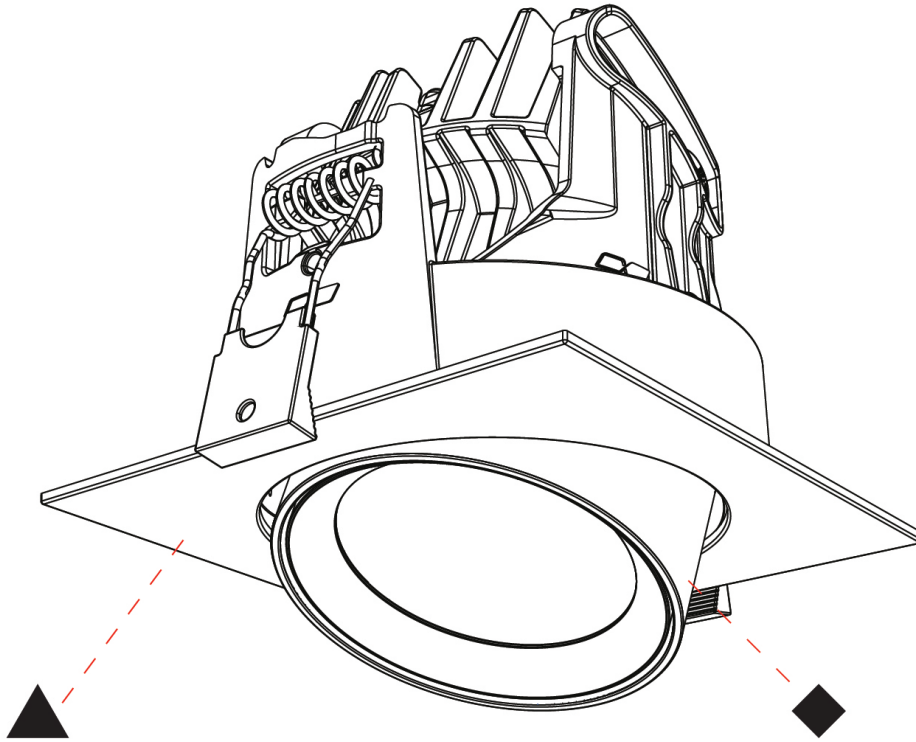

CENTRIQ SQUARE ADJUSTABLE RECESSED

A35983-

PROJECT _____

TYPE _____

SPECIFIER _____

QUANTITY _____

DATE _____

A