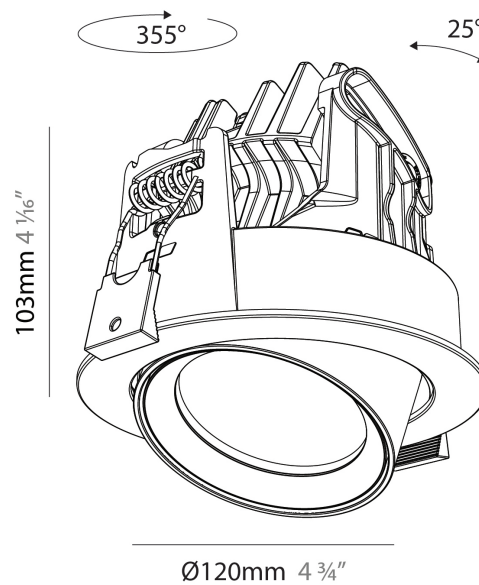

Series: Centriq
Subseries: Centriq Round Adjustable
Brand: Prolicht
Division: Architectural
Mounting Type: Recessed
Mounting Location: Ceiling
Subcategory: Spots

PHYSICAL

Shape: Cylinder
Diameter (mm): 120
Diameter (in): 4 3/4
Height (mm): 105
Height (in): 4 1/8
Min. Recessing Depth (mm): 120
Min. Recessing Depth (in): 4 3/4
Light Distribution: Adjustable / Direct
Weight (kg): 0.649
Diffuser: Lens Pack - No Lens / Opal / Linear Spread Lens / Honeycomb / Spread Lens
Fixture Finish: SSR / BKV / CWI / CRY / HAB / LAG / UFT / ITA / RUA / RUR / MIC / FTG / MYG / TWT / LOD / PUS / FRO / FUP / KIA / POP / BLS / SPG / MEY / GOH / GUM / CHC / COM / ABZ / JAG / OBR / MOS / ROR
Fixture Material: Aluminum
Cut-out Measurements: Dia. 112mm / 4 7/16"

ELECTRICAL

Lamp Type: LED (Zhaga Standard)
Input Wattage (W): 27.3
Total Output Wattage (W): 24.5
Dimming: Tri-Mode (Non-Dimming and Phase Dimming (120Vac only) and 0-10V Dimming)
Driver Included: Yes
Driver Location: Recessed Housing
Driver Type: Constant Current - Universal
Driver Class: Class 2
Input Voltage (V): 120 - 277
Constant Current (MA): 700

LED

Color Temperature (*K): 2700 / 3000 / 3500 / 4000
Max. Delivered Lumen (lm): 2348 / 2444 / 2549 / 2669
Nominal Lumen (lm): 2788 / 2903 / 3027 / 3170
CRI: >90 CRI
Lamp Life (hrs): 50000

OPTICAL

Reflector°: 20 / 32 / 54
Adjustability: Rotational 350°; Tilt 90°

RATINGS AND CERTIFICATIONS

Certified By: Certified for North American Standards
IP rating: IP20