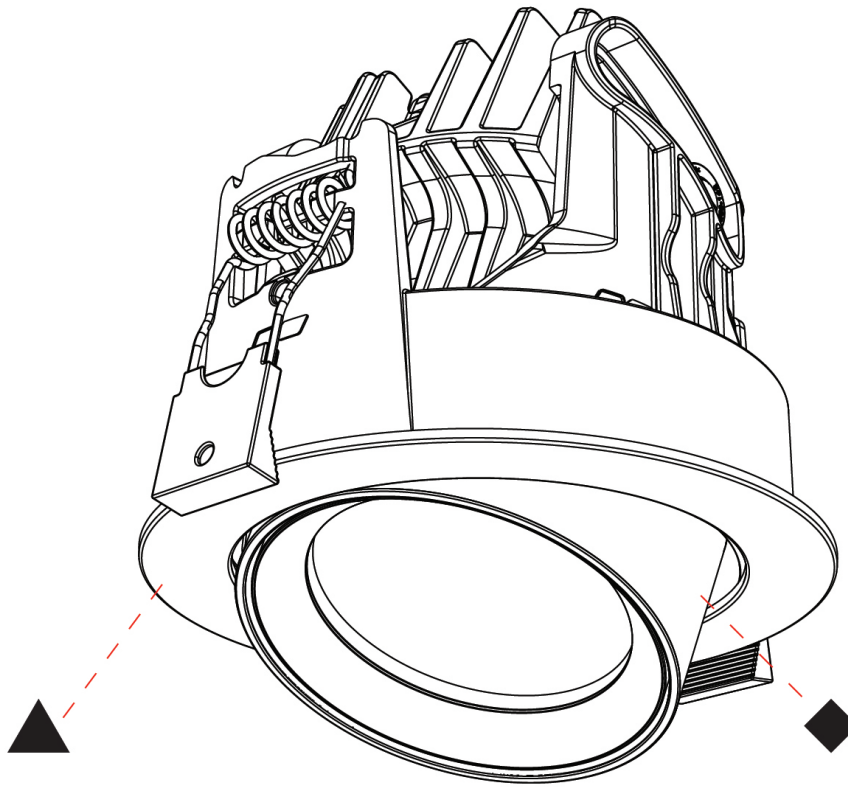

CENTRIQ ROUND ADJUSTABLE RECESSED

A35975-

PROJECT	_____
TYPE	_____
SPECIFIER	_____
QUANTITY	_____
DATE	_____