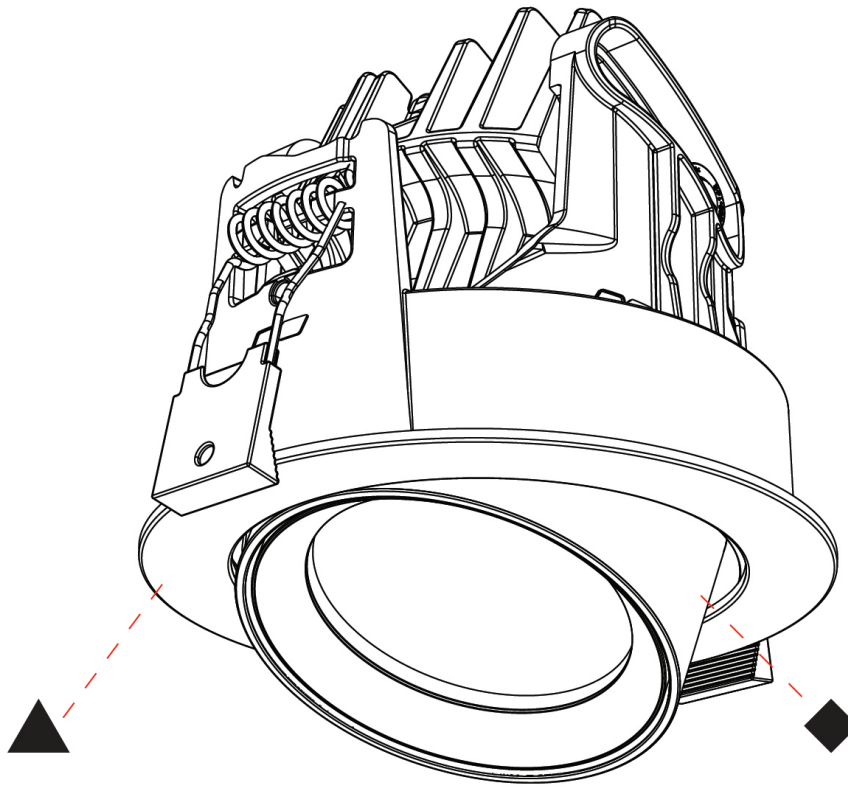

CENTRIQ ROUND ADJUSTABLE RECESSED

A35977-

PROJECT	_____
TYPE	_____
SPECIFIER	_____
QUANTITY	_____
DATE	_____